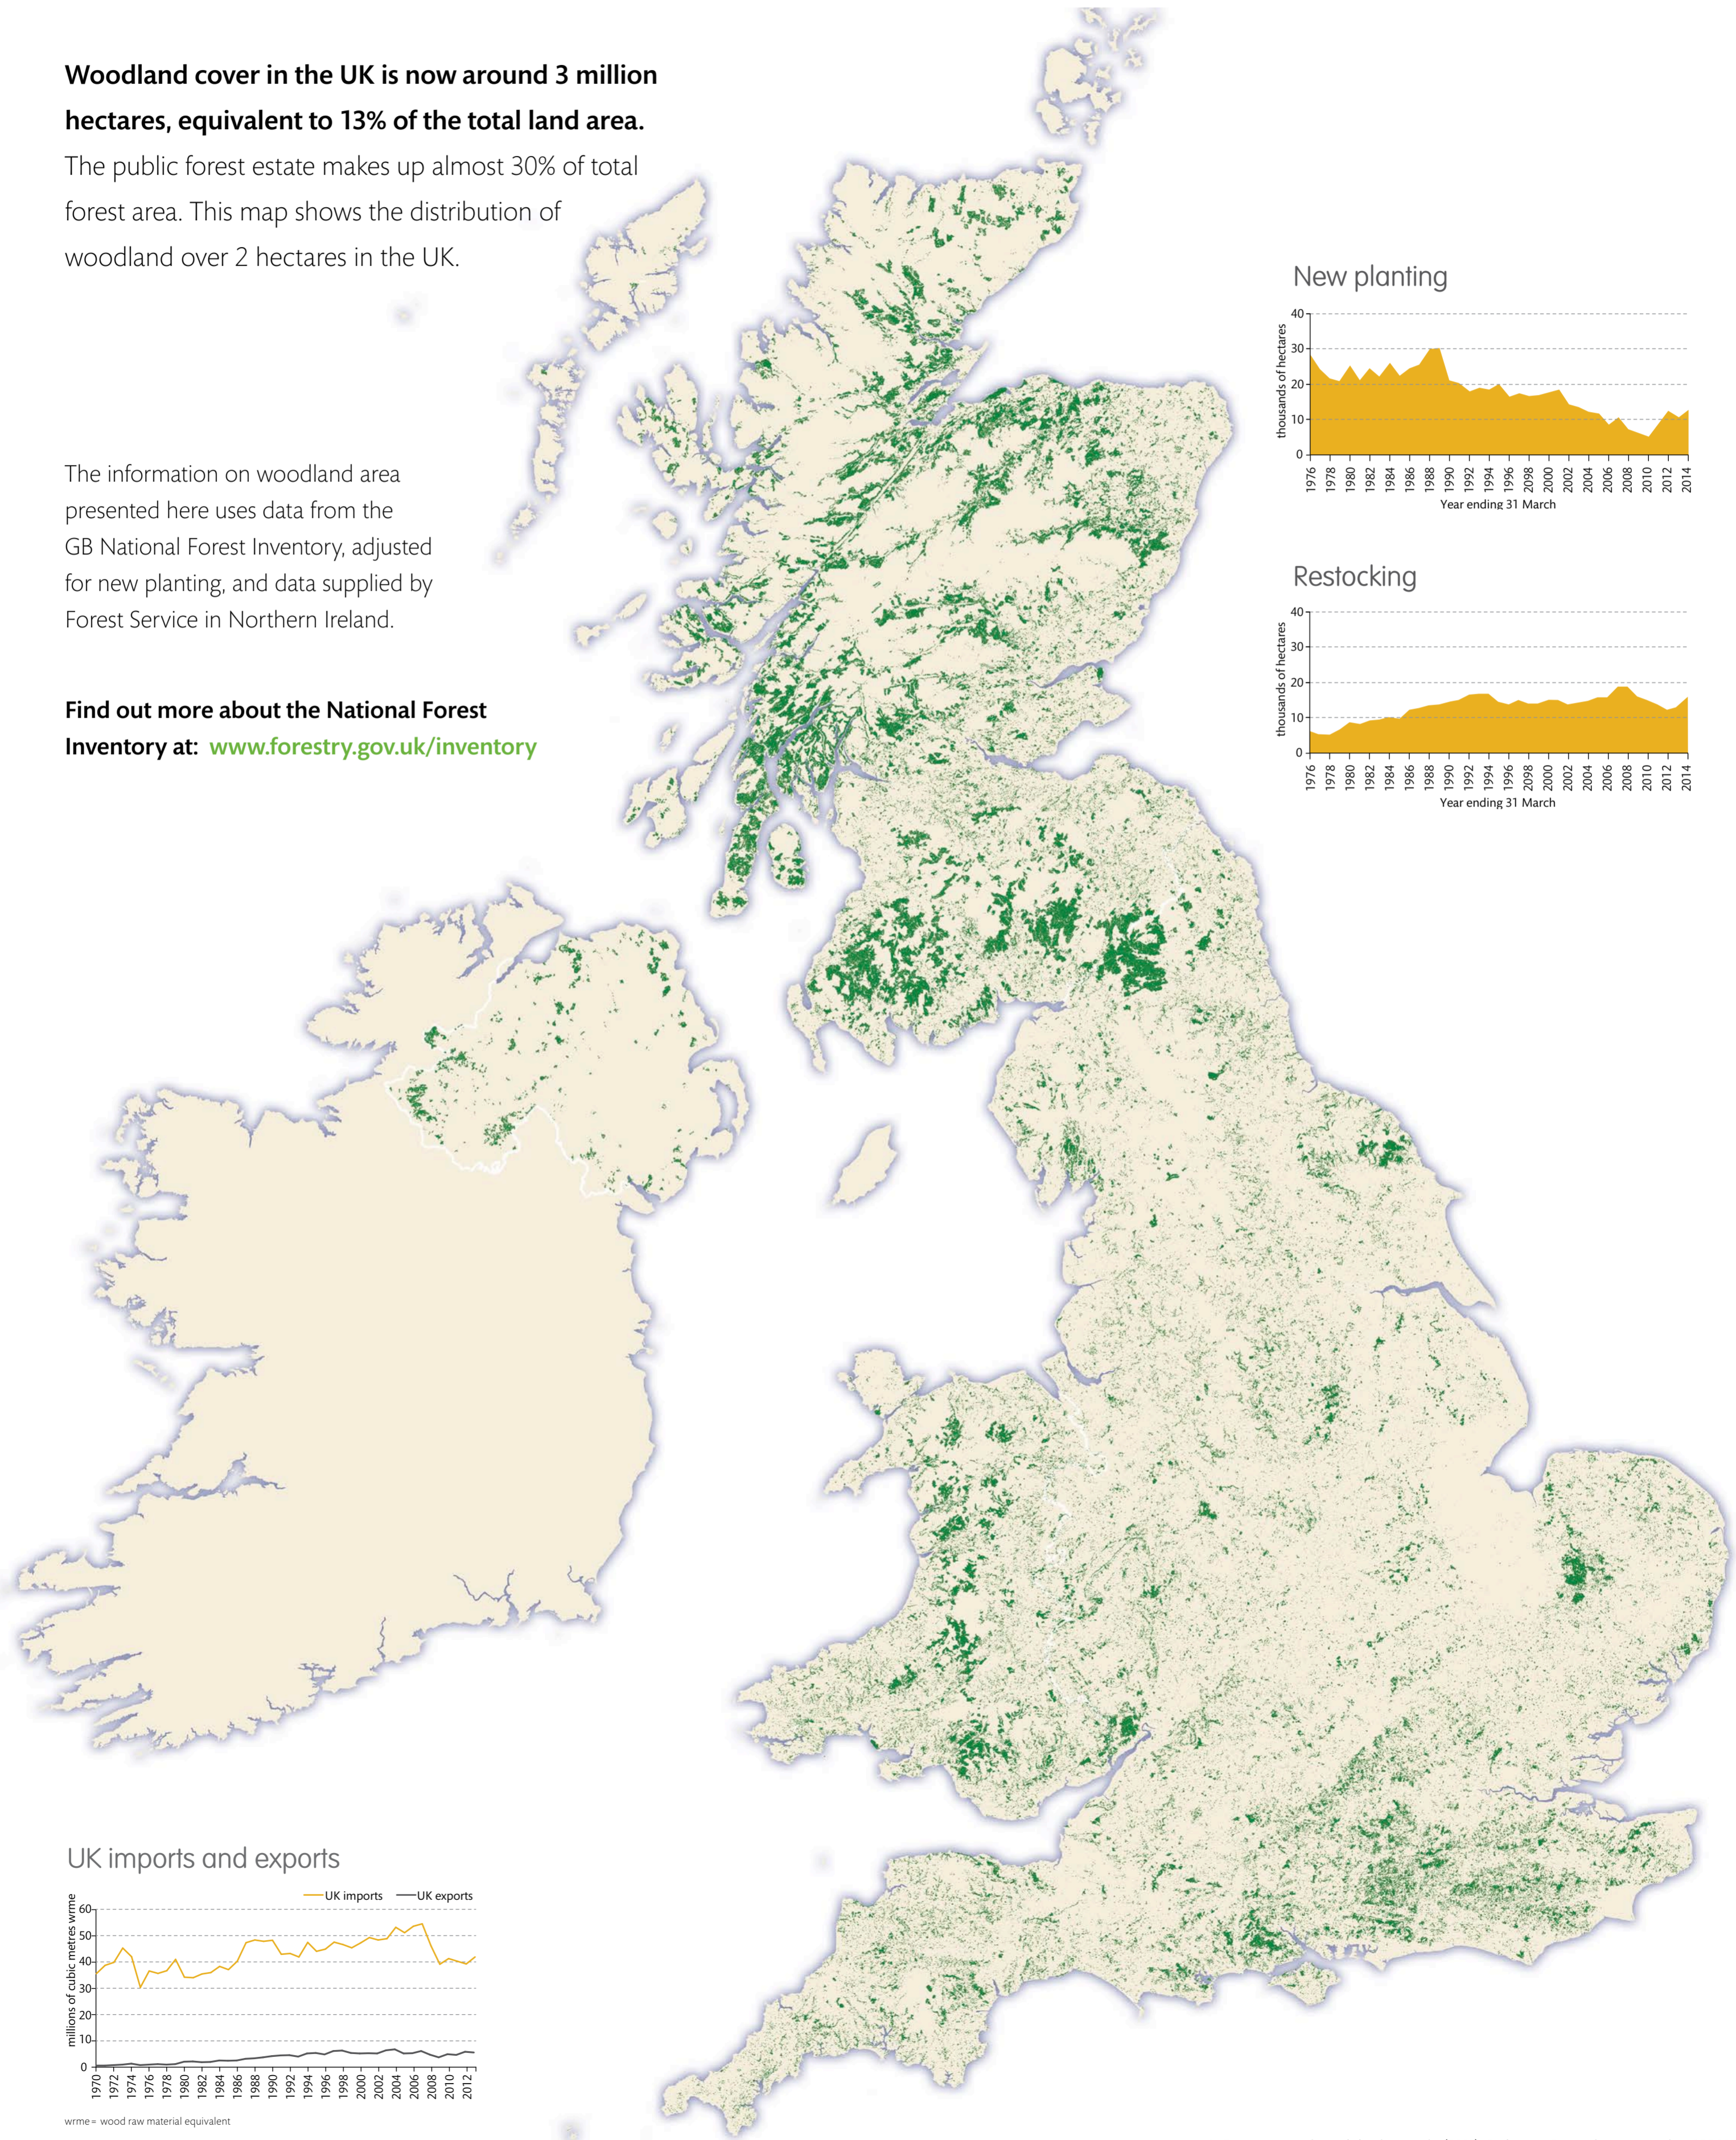

Distribution of woodland in the UK

Woodland cover in the UK is now around 3 million hectares, equivalent to 13% of the total land area.

The public forest estate makes up almost 30% of total forest area. This map shows the distribution of woodland over 2 hectares in the UK.

The information on woodland area presented here uses data from the GB National Forest Inventory, adjusted for new planting, and data supplied by Forest Service in Northern Ireland.

Find out more about the National Forest Inventory at: www.forestry.gov.uk/inventory