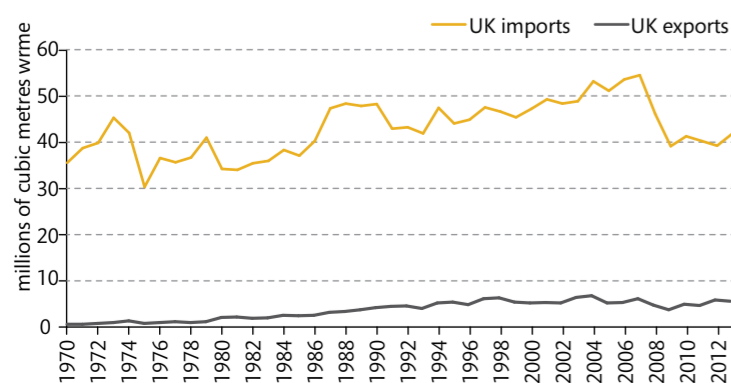

UK imports and exports