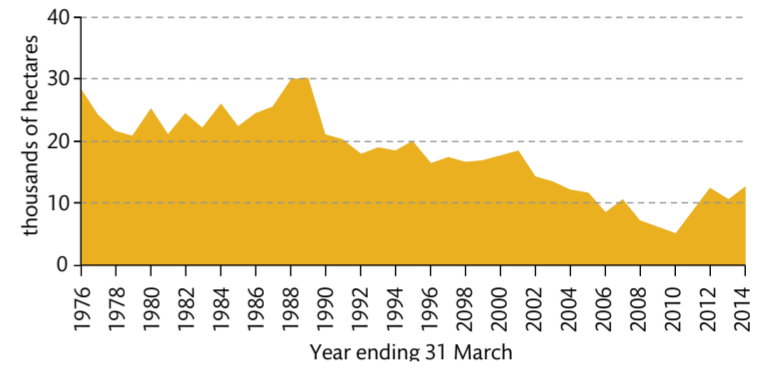

New planting

Restocking