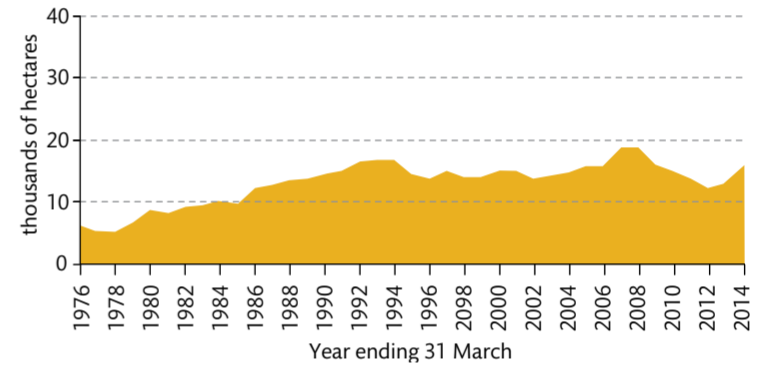

Restocking