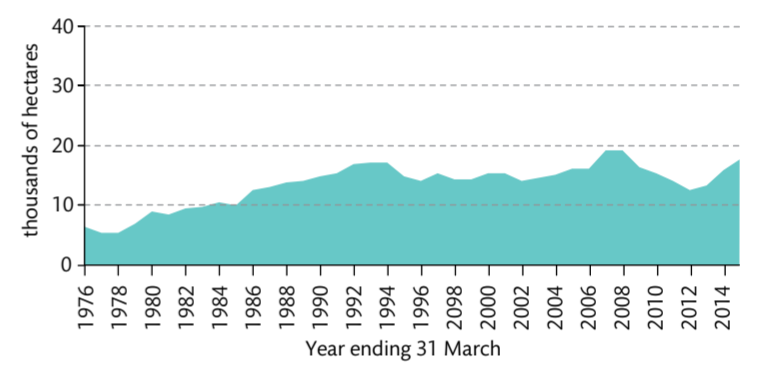

Restocking