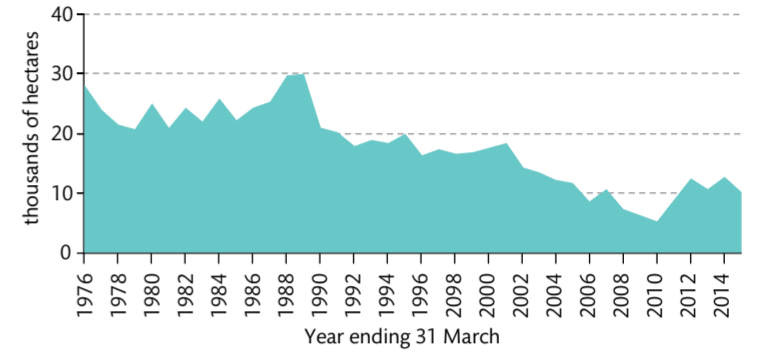

New planting

Restocking