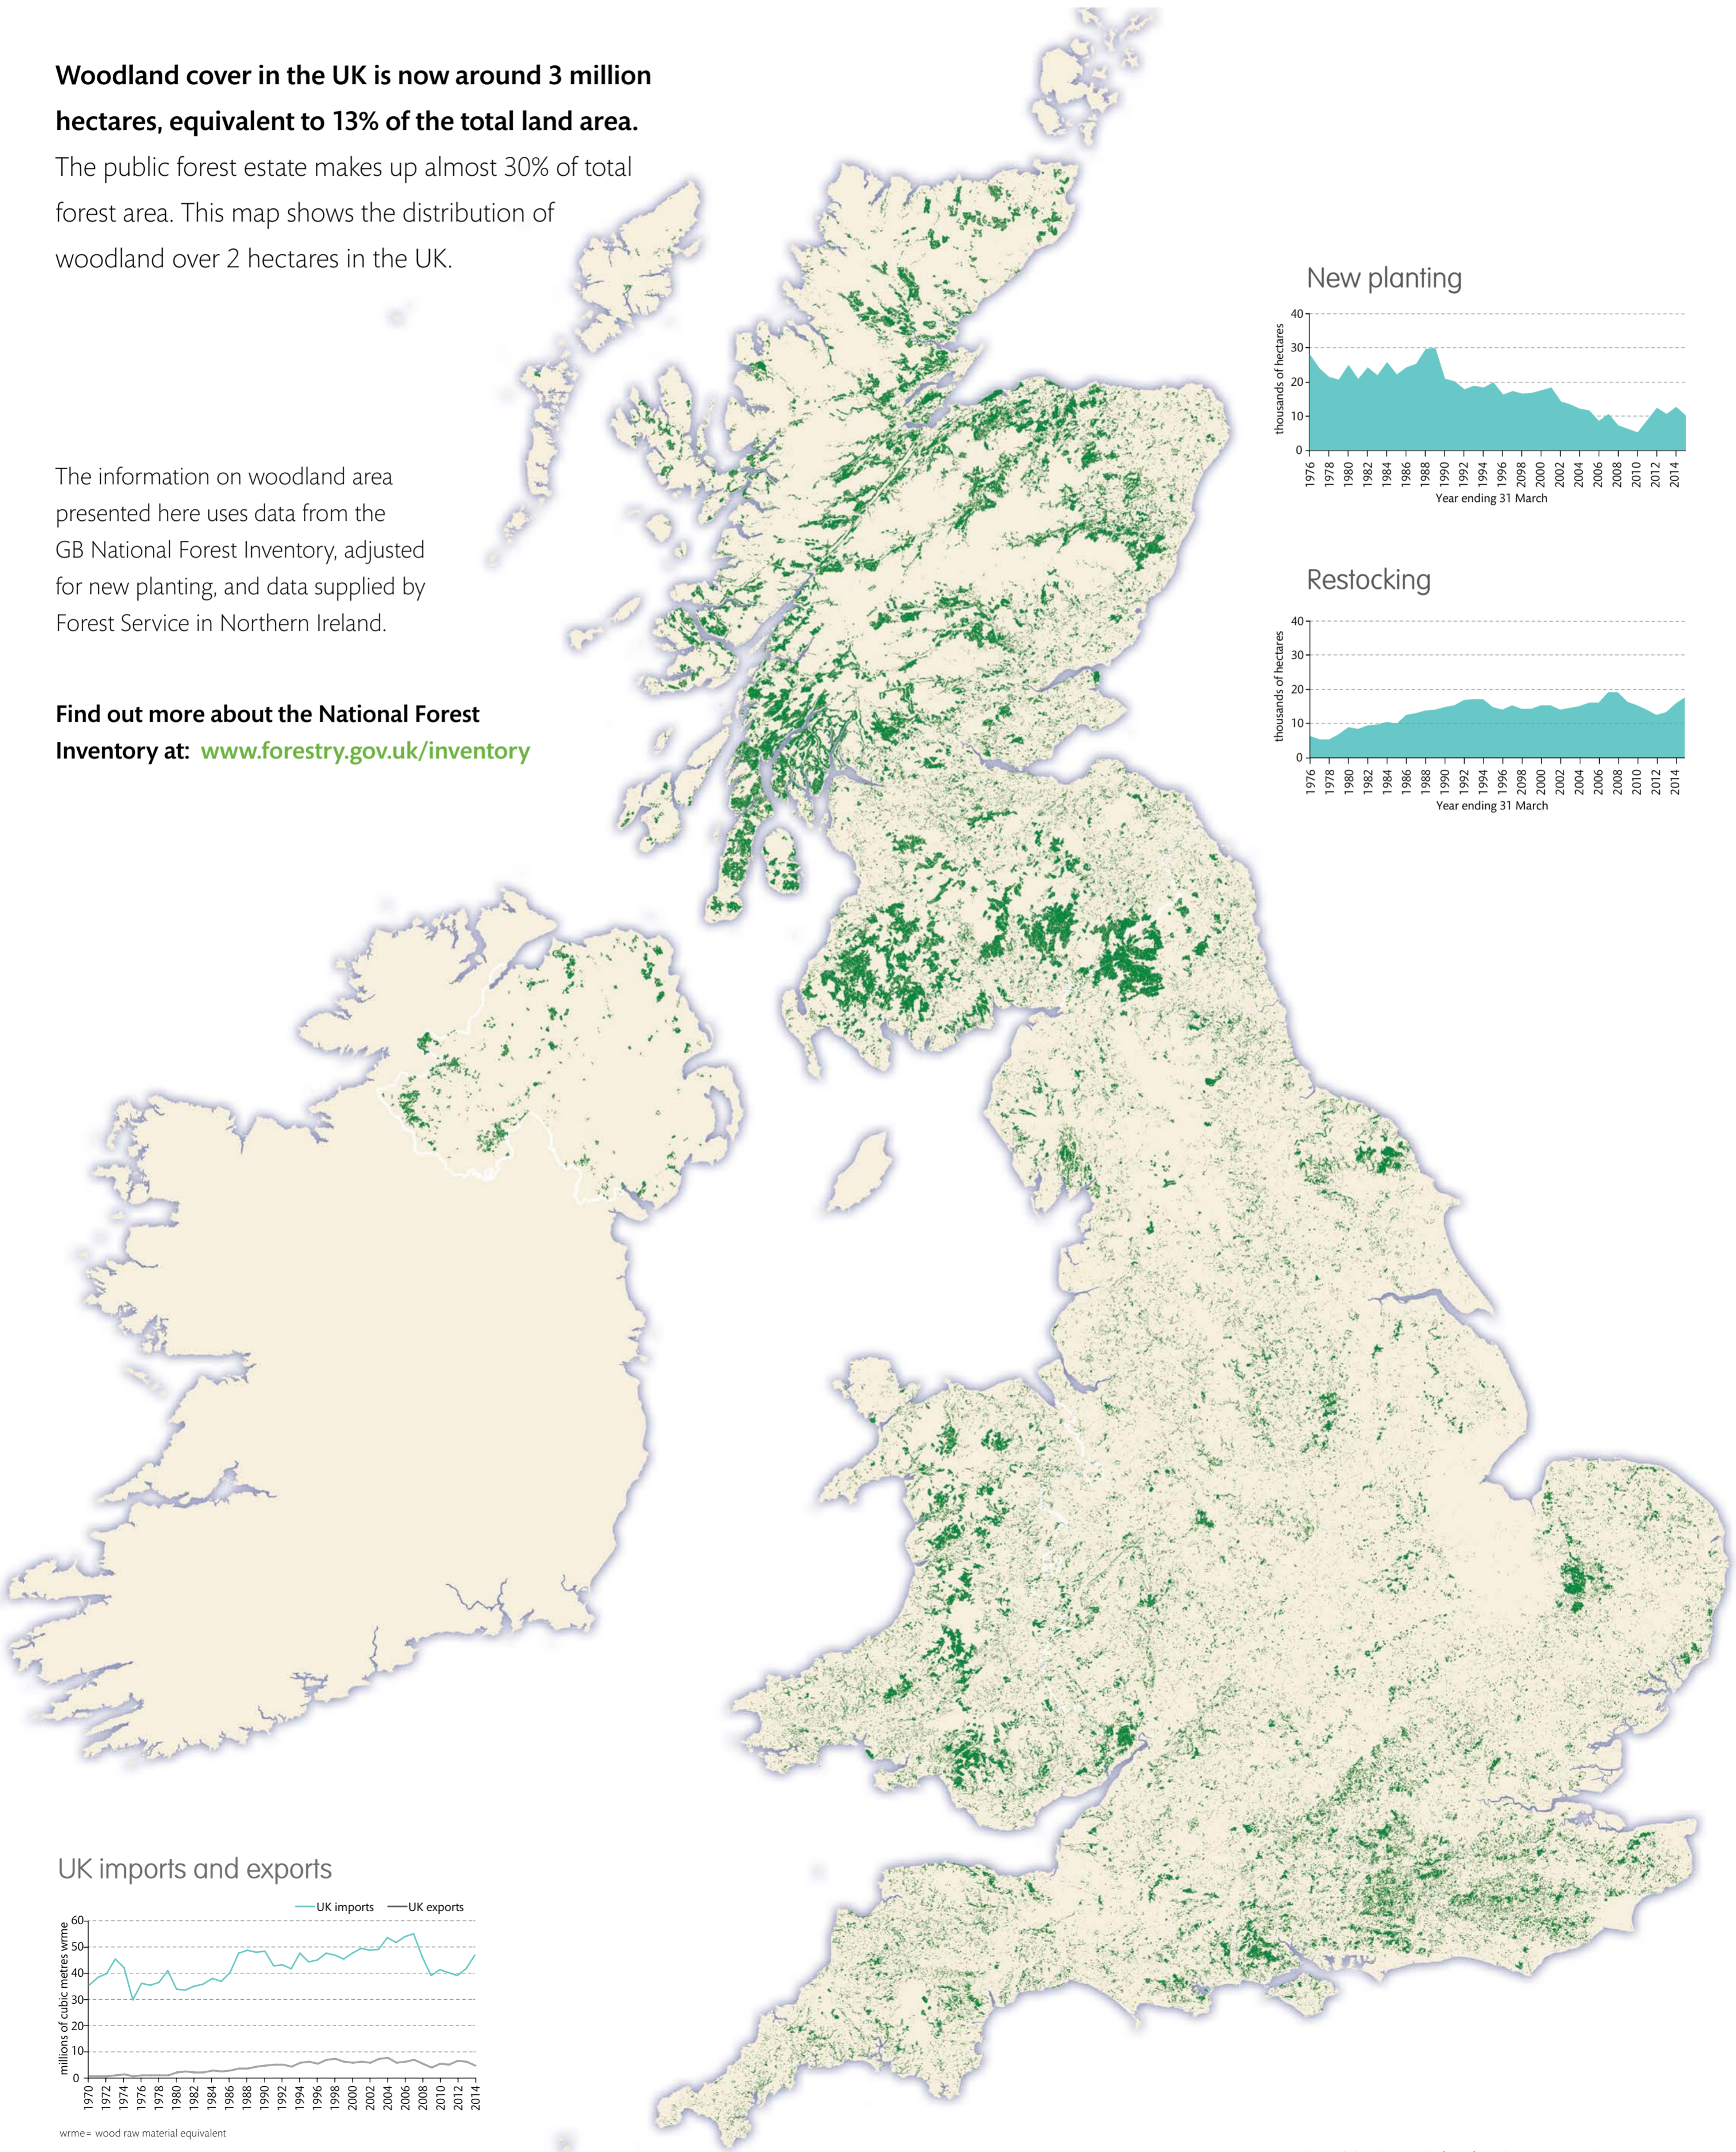

# Distribution of woodland in the UK

**Woodland cover in the UK is now around 3 million hectares, equivalent to 13% of the total land area.**

The public forest estate makes up almost 30% of total forest area. This map shows the distribution of woodland over 2 hectares in the UK.

The information on woodland area presented here uses data from the GB National Forest Inventory, adjusted for new planting, and data supplied by Forest Service in Northern Ireland.

Find out more about the National Forest Inventory at: [www.forestry.gov.uk/inventory](http://www.forestry.gov.uk/inventory)