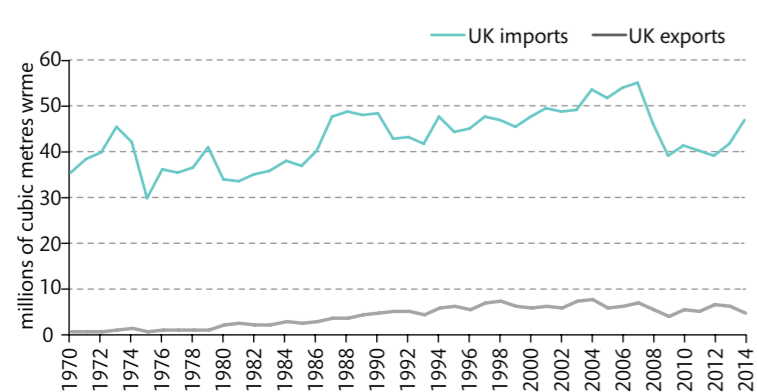

UK imports and exports