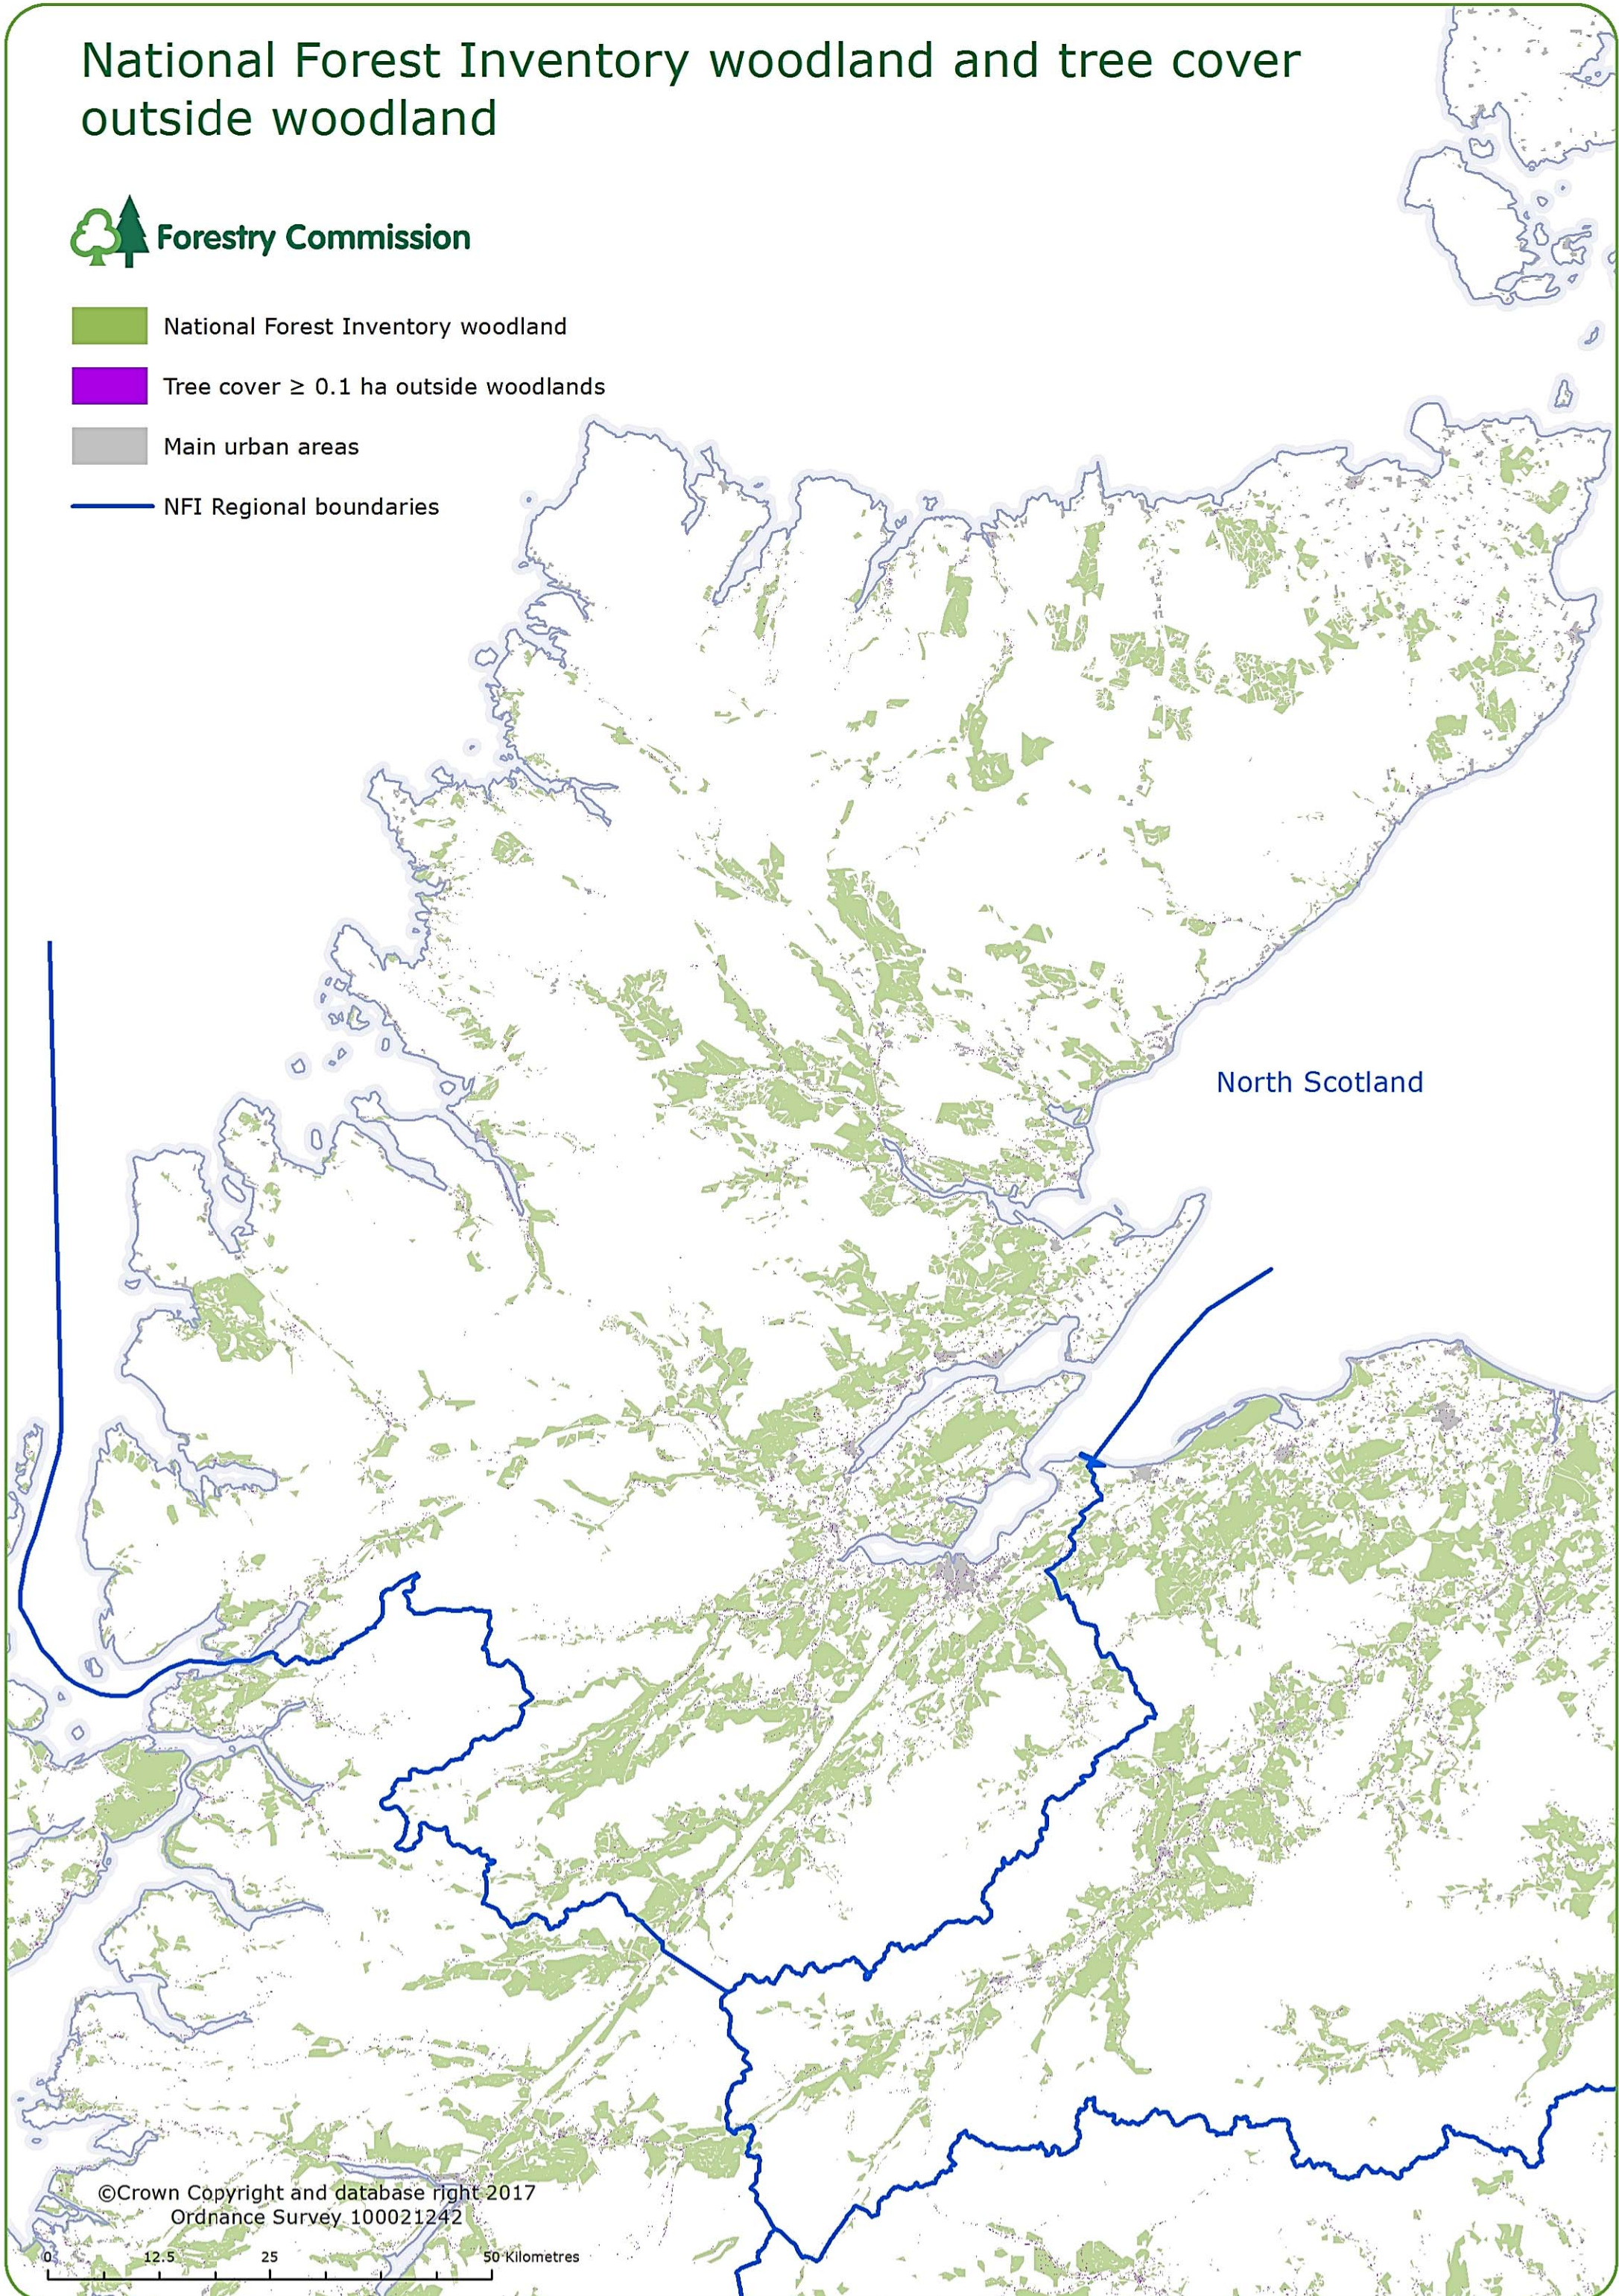

National Forest Inventory woodland and tree cover outside woodland

-  National Forest Inventory woodland
-  Tree cover ≥ 0.1 ha outside woodlands
-  Main urban areas
-  NFI Regional boundaries

©Crown Copyright and database right 2017
Ordnance Survey 100021242

0 12.5 25 50 Kilometres