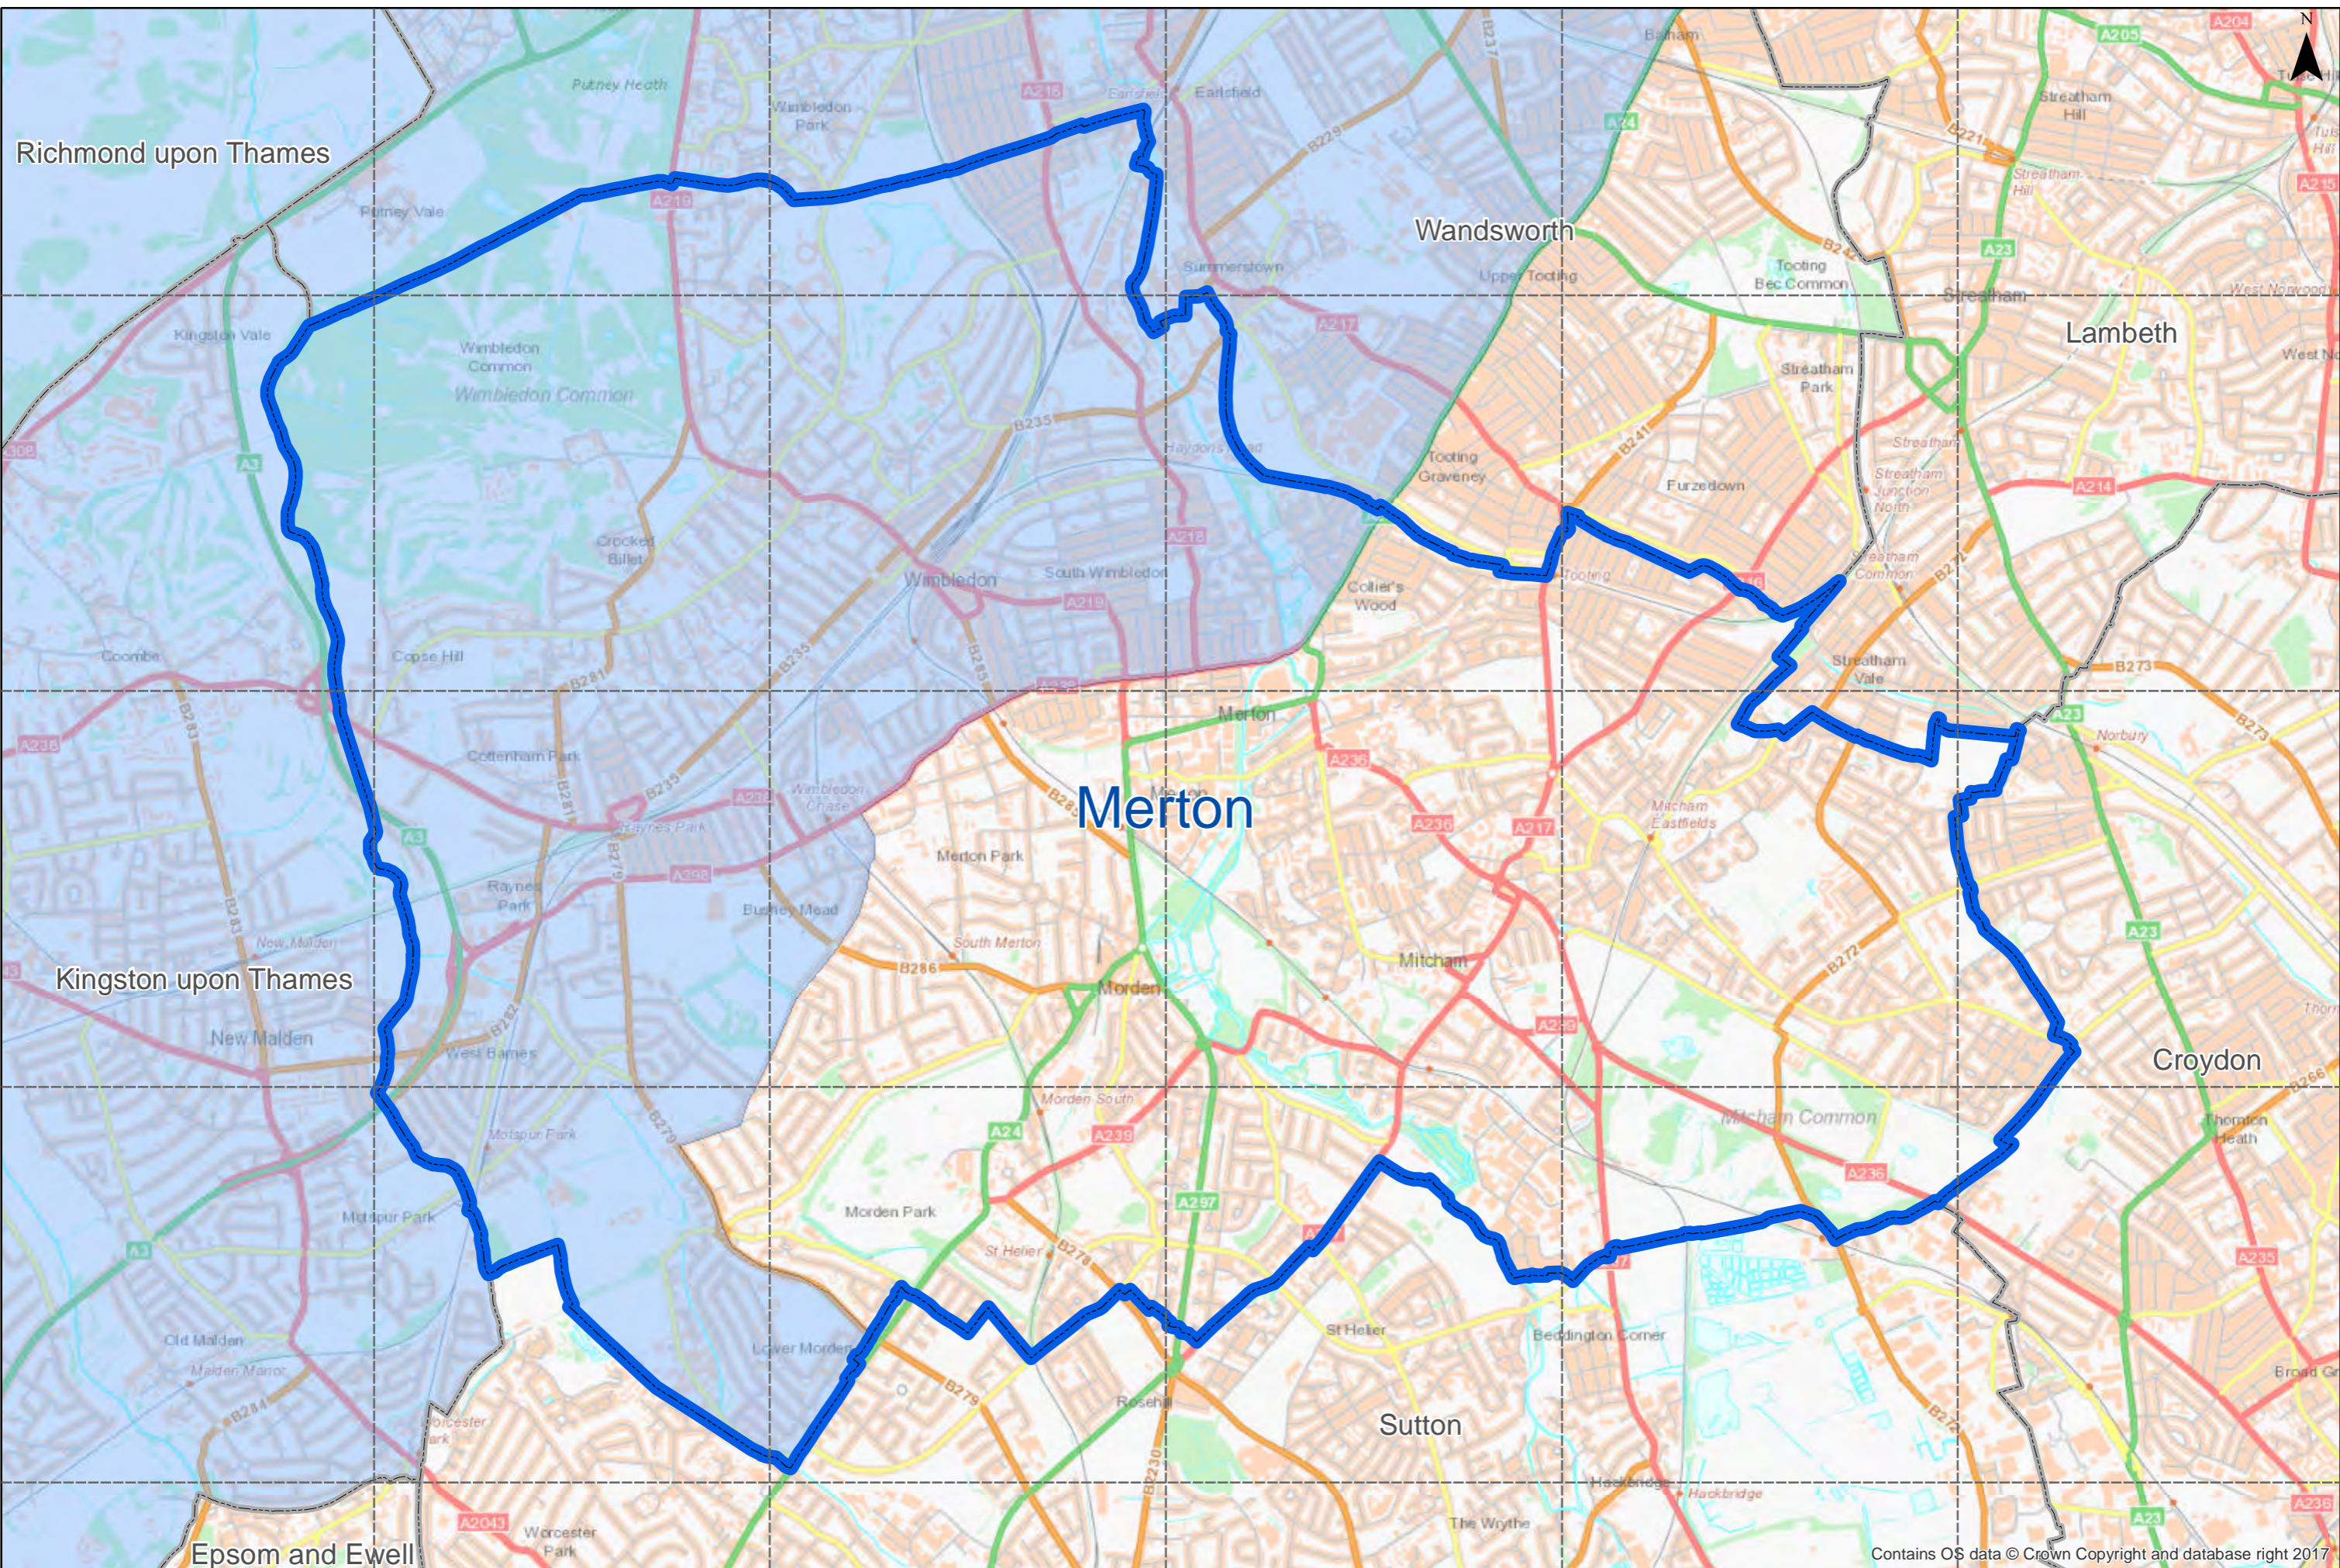

522000

524000

526000

528000

530000

172000

170000

168000

166000

172000

170000

168000

166000

2018 core zone
 Core and control zones: Merton

Contains OS data © Crown Copyright and database right 2017