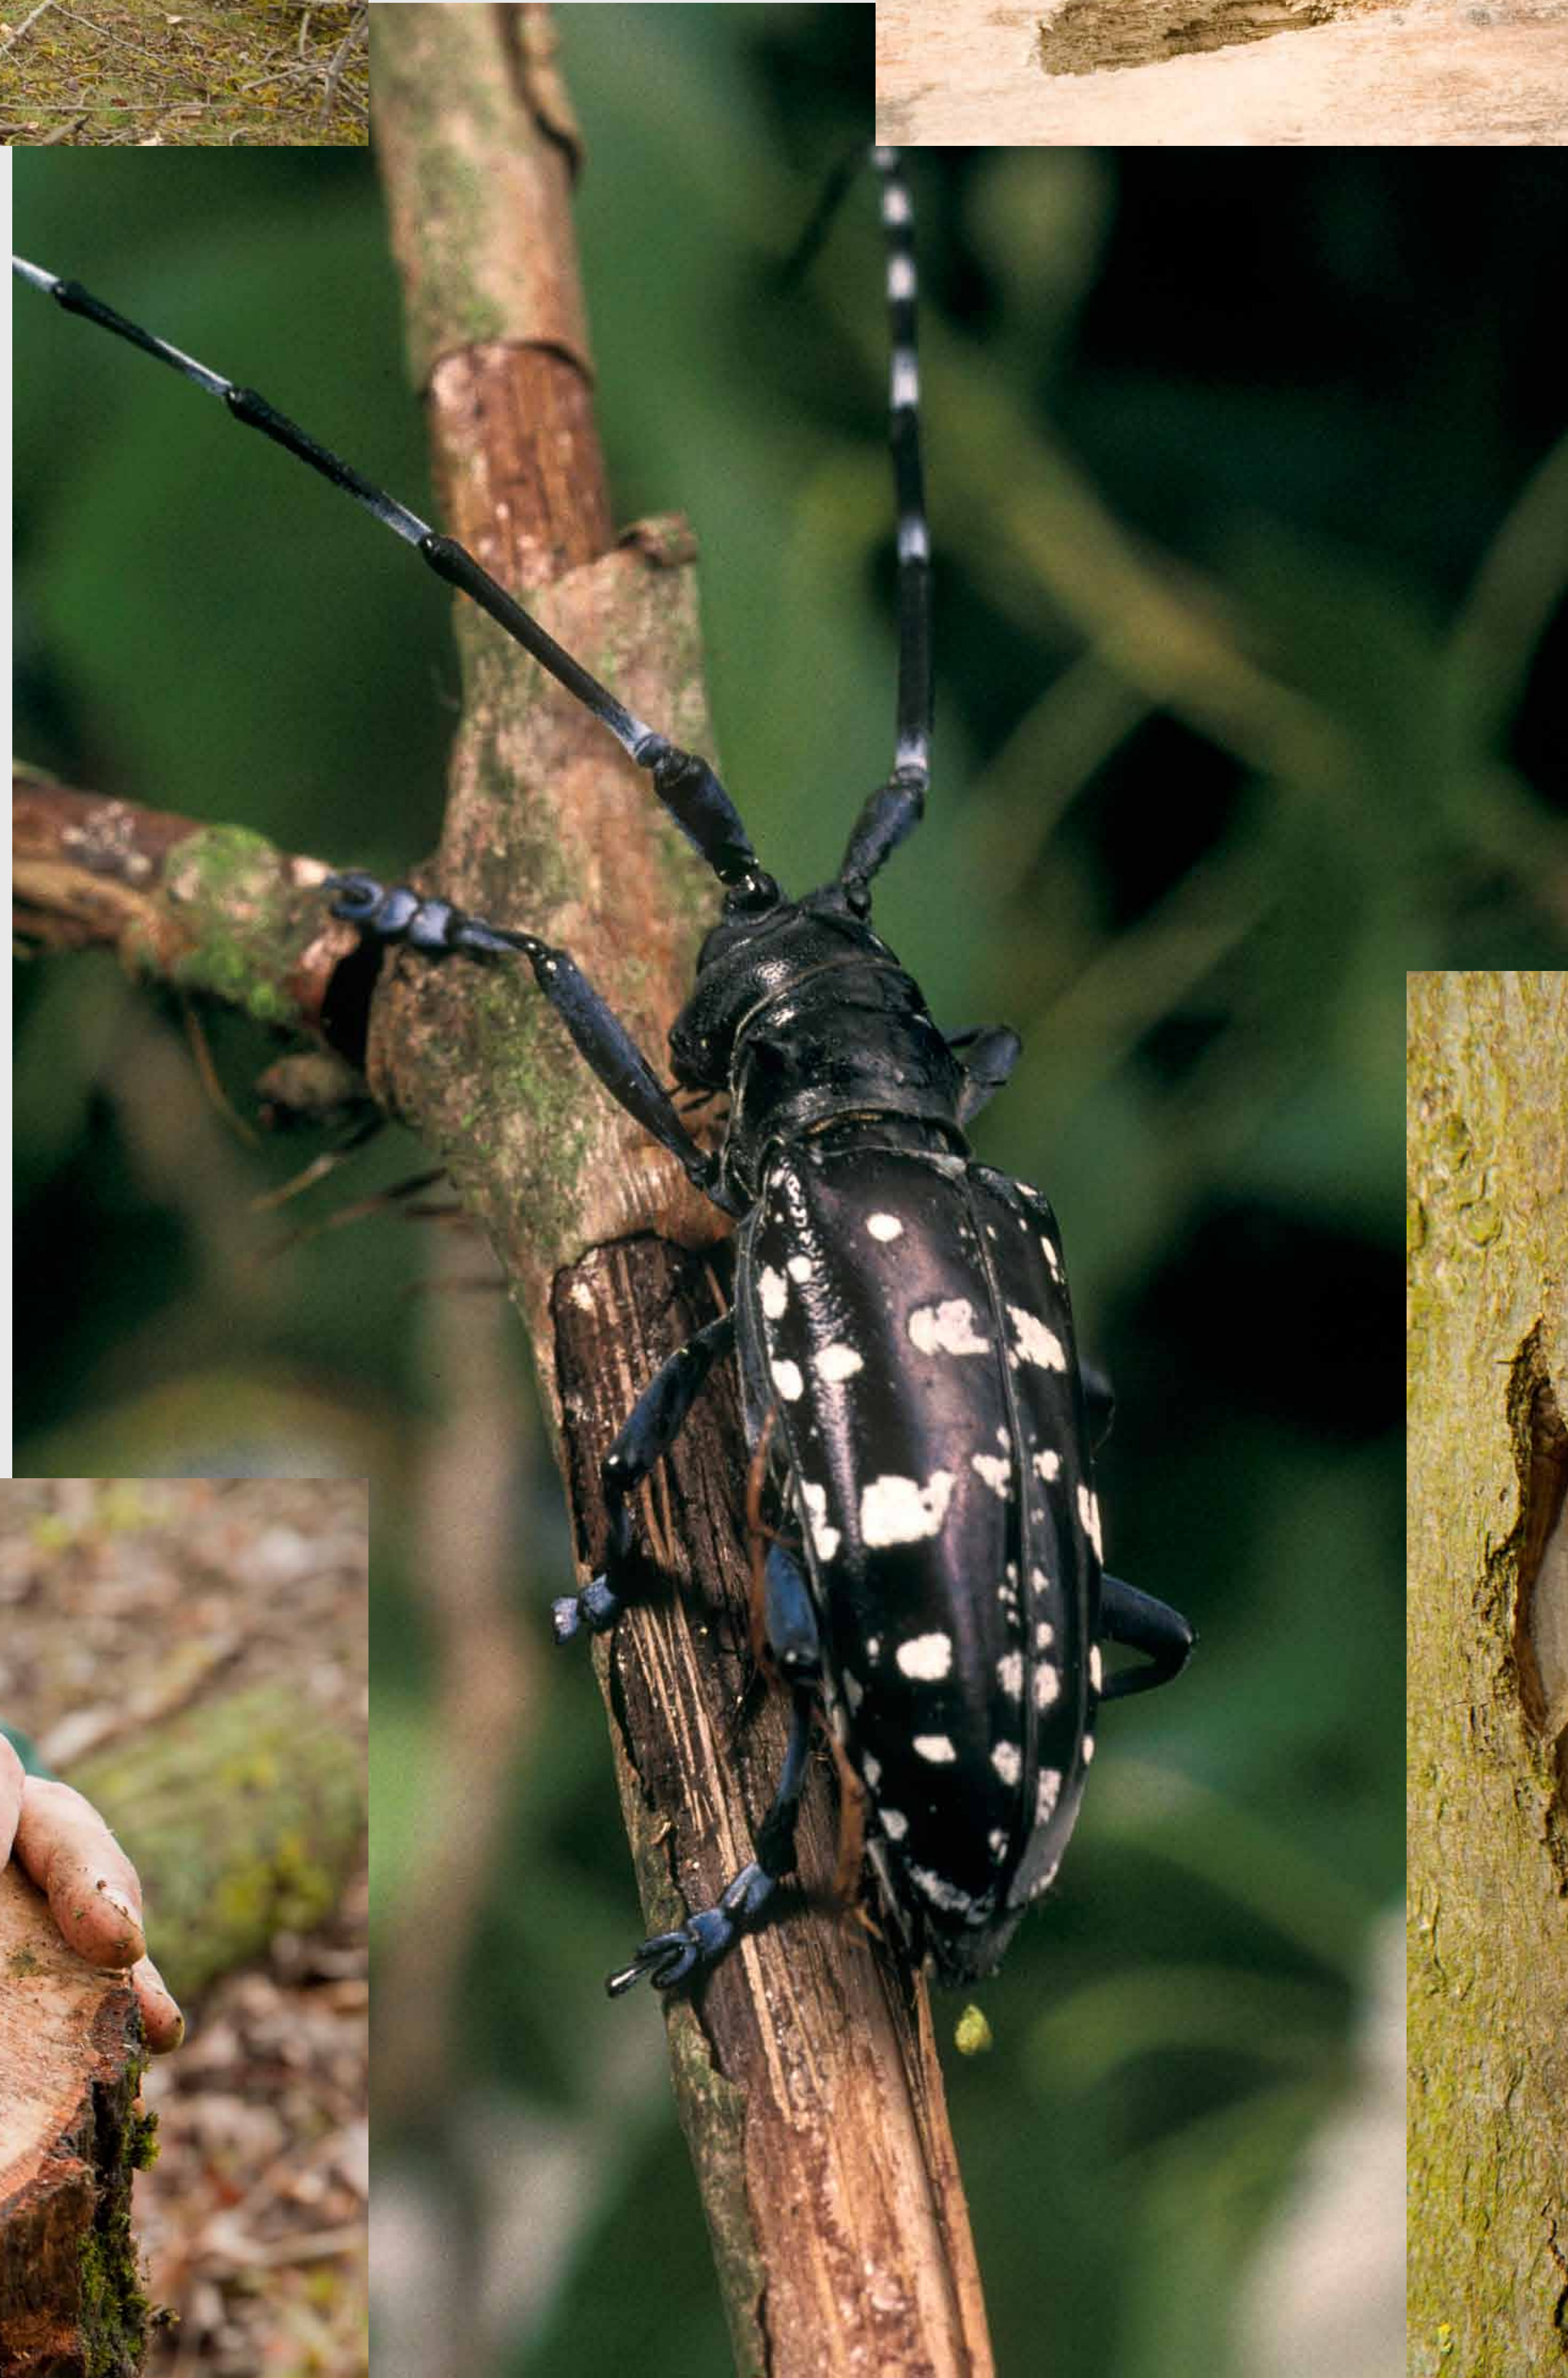

Devastation caused to woodland by the Asian longhorn beetle.

Asian longhorn beetle (*Anoplophora glabripennis*).

Damage caused by the Asian longhorn beetle.

Tree Health Diagnostic and Advisory Service  
[www.forestry.gov.uk/fr/ddas](http://www.forestry.gov.uk/fr/ddas)

[www.forestry.gov.uk/fr/protectingtrees](http://www.forestry.gov.uk/fr/protectingtrees)

Web link to Asian longhorn beetle information